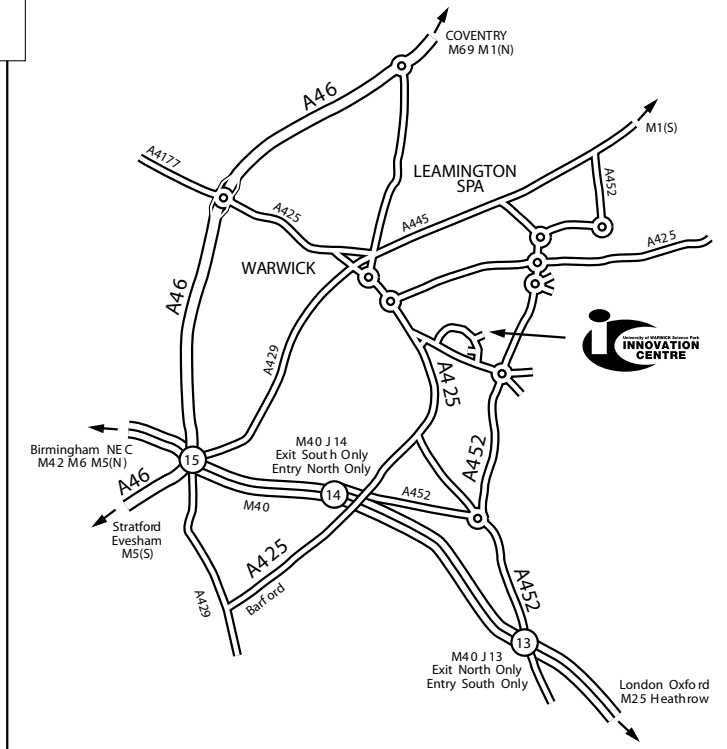

Directions to Warwick Innovation Centre

Warwick Technology Park is conveniently located adjacent to the M40 motorway

<p>Travelling North on the M40 Exit M40 at Junction 13 turning right towards Leamington Spa and Warwick. At first roundabout turn right (onto the A452), turn left at second roundabout onto Gallows Hill.</p>	<p>From M40 travelling South / M42 M6 and M5 (N) Exit M40 at Junction 14 (towards Leamington Spa). At first major roundabout turn left (onto the A452), turn left at second roundabout onto Gallows Hill.</p>
<p>Take first right onto Warwick Technology park. The entrance to Warwick Innovation Centre is the 2nd road on the right.</p>	

From Coventry, M69 or M1 travelling South
 Pickup the A46 towards Warwick. Join the M40 at junction 15 for one junction.
 Follow directions for the M40 travelling South

From M1 travelling North
 Exit M1 at junction 16 onto the A425 towards Daventry. Stay on the A425 through Daventry, South and into Leamington Spa. Keep heading straight until you pass the train station on your right. At roundabout after the station turn left. Straight over the next roundabout (passing the Shires retail park on your left). At next roundabout turn right into Gallows Hill. Take first right onto Warwick Technology Park. The entrance to Warwick innovation Centre is the 2nd road on the right.